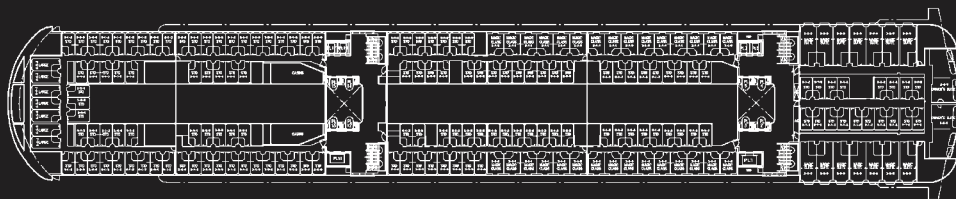

# General arrangement

- Observation Club
- Night Club
- Observation Lounge

DECK 15

- Sun deck
- Night Club

DECK 14

- Color Spa & Fitness Centre
- Sun deck

DECK 13

- Auditorium
- Adventure planet
- Aqualand

DECK 12

DECK 11

DECK 10

DECK 9

DECK 8

DECK 7

- Gourmet Restaurant
- Manhattan Bar
- Magic Promenade
- Perfume & Cosmetics
- Magic Show Lounge

DECK 6

- Oceanic à la Carte
- Tax free Market
- Grand Buffet
- Casino
- Magic Show Lounge

DECK 5

DECK 4

- Car deck

DECK 3

- Trailer deck

DECK 2