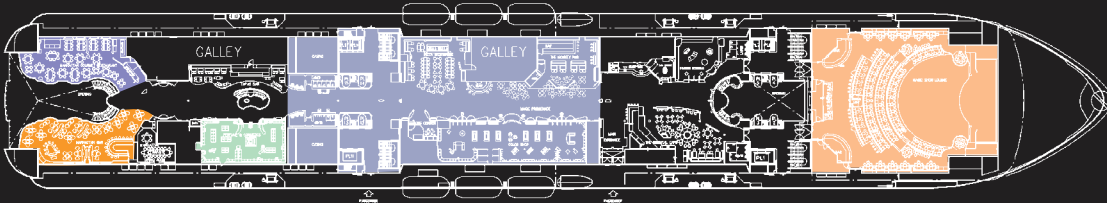

# General arrangement

- Observation Club
- Night Club
- Observation Lounge

DECK 15

- Sun deck
- Night Club

DECK 14

- Color Spa & Fitness Centre
- Sun deck

DECK 13

- Auditorium
- Adventure planet
- Aqualand

DECK 12

DECK 11

DECK 10

DECK 9

DECK 8

DECK 7

- Gourmet Restaurant
- Manhattan Bar
- Magic Promenade
- Perfume & Cosmetics
- Magic Show Lounge

DECK 6

- Oceanic à la Carte
- Tax free Market
- Grand Buffet
- Casino
- Magic Show Lounge

DECK 5

DECK 4

- Car deck

DECK 3

- Trailer deck

DECK 2